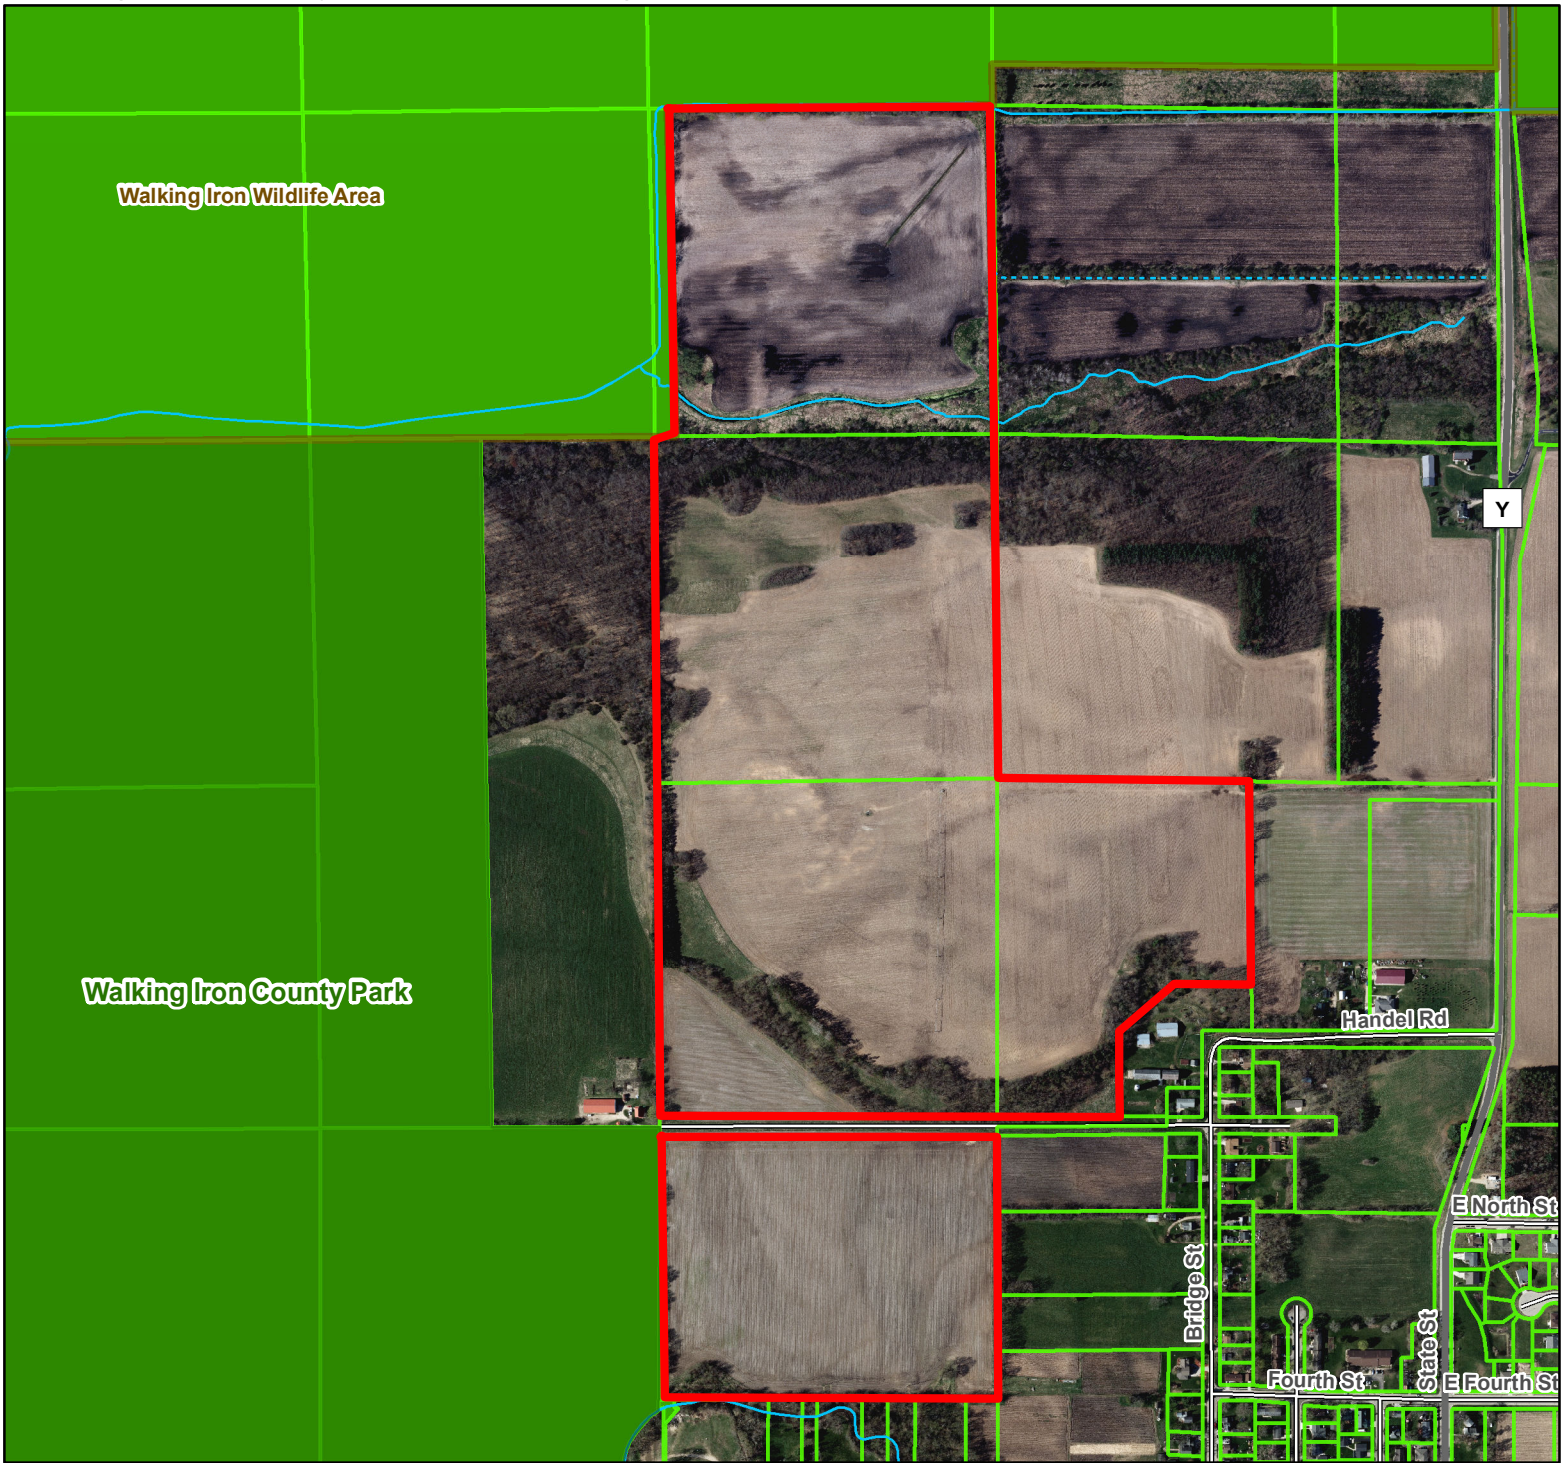

Mary Anne Wilhelm Estate, approximately 174 acres, Town of Mazomanie
Walking Iron County Park and Walking Iron Wildlife Area

-  Subject Parcels
-  County owned

Data Sources:
Tax Parcels (3-2018)
Digital orthophoto from April 2017.